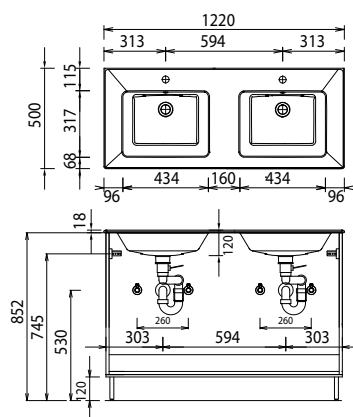

Program 057 - type list

The numbers represent POINTS not prices

Depth indication corresponds to the carcass depth	Depth in mm	Width in mm	Height in mm	Article number			Hinge	Surcharge high-gloss carcass	Surcharge Premium equipment
				P	Z				
Accessories									
 Container transparent with 3 attachment options can be combined with mounting rails - PZ 1237 L	251	84	65	P Z	1 2 3 7	B 3			
 Positioning strip white with 1 attachment option can be combined with storage boxes - PZ 1237 B	27	83	9	P Z	1 2 3 7	L 1			
 Positioning strip white with 2 attachment options can be combined with storage boxes - PZ 1237 B	27	167	9	P Z	1 2 3 7	L 2			
 Positioning strip white with 3 attachment options can be combined with storage boxes - PZ 1237 B	27	250	9	P Z	1 2 3 7	L 3			
 Positioning strip white with 6 attachment options can be combined with storage boxes - PZ 1237 B	27	504	9	P Z	1 2 3 7	L 6			
 Drawer partitioning beech, semi-solid for washbasin base units can only be combined with standard technology	102	314	65	P Z	1 2 4 1	3 5			
 Drawer insert beech, semi-solid hook-in type for washbasin base units can only be combined with standard technology	85	162	35	P Z	1 2 4 0	1 5			
	85	262	35	P Z	1 2 4 0	2 5			
	85	362	35	P Z	1 2 4 0	3 5			
	85	462	35	P Z	1 2 4 0	4 5			

Program 057 - dimensional drawings

SET QU70 1

SET QU10 1

SET QU12 1

SET QU2D 1

SET QU70 2

SET QU10 2

SET QU12 2

SET QU2D 2

electrical connections for mirror cabinets

For washing stands with fixing screws, the dimensions for boring must be drawn in on-site after the washing stand has been laid on the floor unit.

Cast mineral: