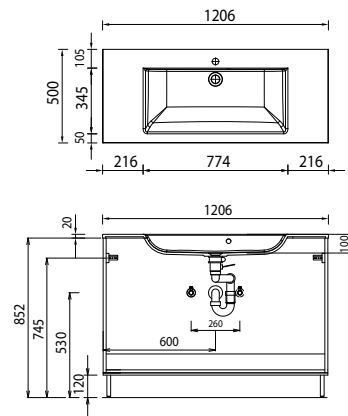

Program 057 - type list

The numbers represent POINTS not prices

Depth indication corresponds to the carcass depth	Depth in mm	Width in mm	Height in mm	Article number			Hinge	Surcharge high-gloss carcass	Surcharge Premium equipment
				P	Z				
Accessories									
 Container transparent with 3 attachment options can be combined with mounting rails - PZ 1237 L	251	84	65	P Z	1 2 3 7	B 3			
 Positioning strip white with 1 attachment option can be combined with storage boxes - PZ 1237 B	27	83	9	P Z	1 2 3 7	L 1			
 Positioning strip white with 2 attachment options can be combined with storage boxes - PZ 1237 B	27	167	9	P Z	1 2 3 7	L 2			
 Positioning strip white with 3 attachment options can be combined with storage boxes - PZ 1237 B	27	250	9	P Z	1 2 3 7	L 3			
 Positioning strip white with 6 attachment options can be combined with storage boxes - PZ 1237 B	27	504	9	P Z	1 2 3 7	L 6			
 Drawer partitioning beech, semi-solid for washbasin base units can only be combined with standard technology	102	314	65	P Z	1 2 4 1	3 5			
 Drawer insert beech, semi-solid hook-in type for washbasin base units can only be combined with standard technology	85	162	35	P Z	1 2 4 0	1 5			
	85	262	35	P Z	1 2 4 0	2 5			
	85	362	35	P Z	1 2 4 0	3 5			
	85	462	35	P Z	1 2 4 0	4 5			

Program 057 - dimensional drawings

SET QU70 1

SET QU10 1

SET QU12 1

SET QU2D 1

SET QU70 2

SET QU10 2

SET QU12 2

SET QU2D 2

electrical connections for mirror cabinets

For washing stands with fixing screws, the dimensions for boring must be drawn in on-site after the washing stand has been laid on the floor unit.

Cast mineral: