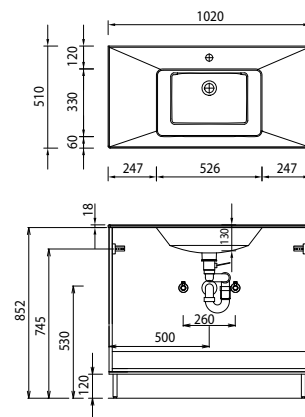

Program 057 - type list

The numbers represent POINTS not prices

Depth indication corresponds to the carcass depth	Depth in mm	Width in mm	Height in mm	Article number			Hinge	Surcharge high-gloss carcass	Surcharge Premium equipment
				P	Z				
Accessories									
 Container transparent with 3 attachment options can be combined with mounting rails - PZ 1237 L	251	84	65	P Z	1 2 3 7	B 3			
 Positioning strip white with 1 attachment option can be combined with storage boxes - PZ 1237 B	27	83	9	P Z	1 2 3 7	L 1			
 Positioning strip white with 2 attachment options can be combined with storage boxes - PZ 1237 B	27	167	9	P Z	1 2 3 7	L 2			
 Positioning strip white with 3 attachment options can be combined with storage boxes - PZ 1237 B	27	250	9	P Z	1 2 3 7	L 3			
 Positioning strip white with 6 attachment options can be combined with storage boxes - PZ 1237 B	27	504	9	P Z	1 2 3 7	L 6			
 Drawer partitioning beech, semi-solid for washbasin base units can only be combined with standard technology	102	314	65	P Z	1 2 4 1	3 5			
 Drawer insert beech, semi-solid hook-in type for washbasin base units can only be combined with standard technology	85	162	35	P Z	1 2 4 0	1 5			
	85	262	35	P Z	1 2 4 0	2 5			
	85	362	35	P Z	1 2 4 0	3 5			
	85	462	35	P Z	1 2 4 0	4 5			

Program 057 - dimensional drawings

SET QU70 1

SET QU10 1

SET QU12 1

SET QU2D 1

SET QU70 2

SET QU10 2

SET QU12 2

SET QU2D 2

electrical connections for mirror cabinets

For washing stands with fixing screws, the dimensions for boring must be drawn in on-site after the washing stand has been laid on the floor unit.

Cast mineral: