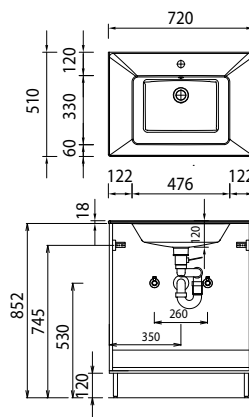

Program 057 - type list

The numbers represent POINTS not prices

Depth indication corresponds to the carcass depth	Depth in mm	Width in mm	Height in mm	Article number			Hinge	Surcharge high-gloss carcass	Surcharge Premium equipment
				P	Z				
Accessories									
 Container transparent with 3 attachment options can be combined with mounting rails - PZ 1237 L	251	84	65	P Z	1 2 3 7	B 3			
 Positioning strip white with 1 attachment option can be combined with storage boxes - PZ 1237 B	27	83	9	P Z	1 2 3 7	L 1			
 Positioning strip white with 2 attachment options can be combined with storage boxes - PZ 1237 B	27	167	9	P Z	1 2 3 7	L 2			
 Positioning strip white with 3 attachment options can be combined with storage boxes - PZ 1237 B	27	250	9	P Z	1 2 3 7	L 3			
 Positioning strip white with 6 attachment options can be combined with storage boxes - PZ 1237 B	27	504	9	P Z	1 2 3 7	L 6			
 Drawer partitioning beech, semi-solid for washbasin base units can only be combined with standard technology	102	314	65	P Z	1 2 4 1	3 5			
 Drawer insert beech, semi-solid hook-in type for washbasin base units can only be combined with standard technology	85	162	35	P Z	1 2 4 0	1 5			
	85	262	35	P Z	1 2 4 0	2 5			
	85	362	35	P Z	1 2 4 0	3 5			
	85	462	35	P Z	1 2 4 0	4 5			

Program 057 - dimensional drawings

SET QU70 1

SET QU10 1

SET QU12 1

SET QU2D 1

SET QU70 2

SET QU10 2

SET QU12 2

SET QU2D 2

electrical connections for mirror cabinets

For washing stands with fixing screws, the dimensions for boring must be drawn in on-site after the washing stand has been laid on the floor unit.

Cast mineral: