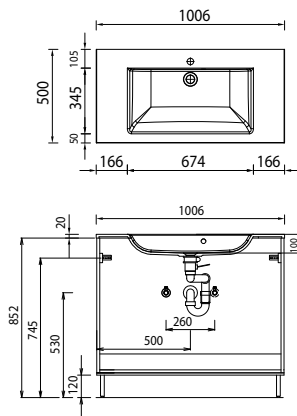

Program 057 - dimensional drawings

SET QU10 1

For washing stands with fixing screws, the dimensions for boring must be drawn in on-site after the washing stand has been laid on the floor unit.

Cast mineral:

The water temperature must not exceed 55° C / 131° F. Hair tinting lotions have to be removed immediately, so that staining can be avoided.

Modifications:

Technical modifications (+/- 5mm) and flatness modifications (DIN 18202) are subject of the usual material-specific modifications for construction materials, based on DIN 18202.