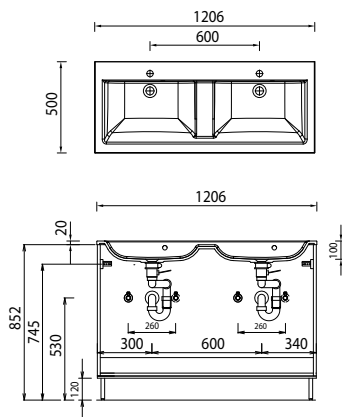

Program 057 - type list

The numbers represent POINTS not prices

Depth indication corresponds to the carcass depth	Depth in mm	Width in mm	Height in mm	Article number			Hinge	Surcharge high-gloss carcass	Surcharge Premium equipment
				P	Z				
Accessories									
 Container transparent with 3 attachment options can be combined with mounting rails - PZ 1237 L	251	84	65	P Z	1 2 3 7	B 3			
 Positioning strip white with 1 attachment option can be combined with storage boxes - PZ 1237 B	27	83	9	P Z	1 2 3 7	L 1			
 Positioning strip white with 2 attachment options can be combined with storage boxes - PZ 1237 B	27	167	9	P Z	1 2 3 7	L 2			
 Positioning strip white with 3 attachment options can be combined with storage boxes - PZ 1237 B	27	250	9	P Z	1 2 3 7	L 3			
 Positioning strip white with 6 attachment options can be combined with storage boxes - PZ 1237 B	27	504	9	P Z	1 2 3 7	L 6			
 Drawer partitioning beech, semi-solid for washbasin base units can only be combined with standard technology	102	314	65	P Z	1 2 4 1	3 5			
 Drawer insert beech, semi-solid hook-in type for washbasin base units can only be combined with standard technology	85	162	35	P Z	1 2 4 0	1 5			
	85	262	35	P Z	1 2 4 0	2 5			
	85	362	35	P Z	1 2 4 0	3 5			
	85	462	35	P Z	1 2 4 0	4 5			

Program 057 - dimensional drawings

SET QU70 1

SET QU10 1

SET QU12 1

SET QU2D 1

SET QU70 2

SET QU10 2

SET QU12 2

SET QU2D 2

electrical connections for mirror cabinets

For washing stands with fixing screws, the dimensions for boring must be drawn in on-site after the washing stand has been laid on the floor unit.

Cast mineral: