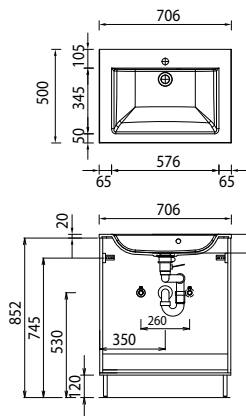

Program 057 - dimensional drawings

SET QU70 1