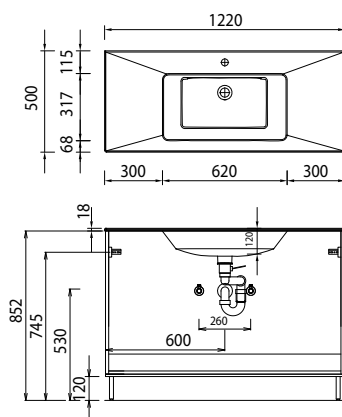

Program 057 - type list

The numbers represent POINTS not prices

Depth indication corresponds to the carcass depth	Depth in mm	Width in mm	Height in mm	Article number			Hinge	Surcharge high-gloss carcass	Surcharge Premium equipment
				P	Z				
Accessories									
 Container transparent with 3 attachment options can be combined with mounting rails - PZ 1237 L	251	84	65	P Z	1 2 3 7	B 3			
 Positioning strip white with 1 attachment option can be combined with storage boxes - PZ 1237 B	27	83	9	P Z	1 2 3 7	L 1			
 Positioning strip white with 2 attachment options can be combined with storage boxes - PZ 1237 B	27	167	9	P Z	1 2 3 7	L 2			
 Positioning strip white with 3 attachment options can be combined with storage boxes - PZ 1237 B	27	250	9	P Z	1 2 3 7	L 3			
 Positioning strip white with 6 attachment options can be combined with storage boxes - PZ 1237 B	27	504	9	P Z	1 2 3 7	L 6			
 Drawer partitioning beech, semi-solid for washbasin base units can only be combined with standard technology	102	314	65	P Z	1 2 4 1	3 5			
 Drawer insert beech, semi-solid hook-in type for washbasin base units can only be combined with standard technology	85	162	35	P Z	1 2 4 0	1 5			
	85	262	35	P Z	1 2 4 0	2 5			
	85	362	35	P Z	1 2 4 0	3 5			
	85	462	35	P Z	1 2 4 0	4 5			

Program 057 - dimensional drawings

SET QU70 1

SET QU10 1

SET QU12 1

SET QU2D 1

SET QU70 2

SET QU10 2

SET QU12 2

SET QU2D 2

electrical connections for mirror cabinets

For washing stands with fixing screws, the dimensions for boring must be drawn in on-site after the washing stand has been laid on the floor unit.

Cast mineral: