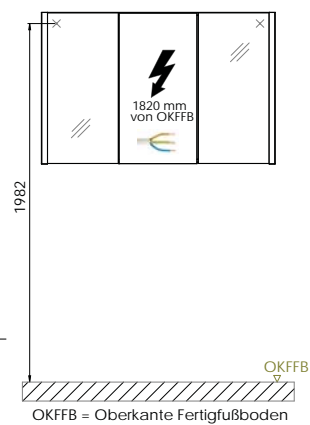

Program 057 - type list

The numbers represent POINTS not prices

Depth indication corresponds to the carcass depth	Depth in mm	Width in mm	Height in mm	Article number			Hinge	Surcharge high-gloss carcass	Surcharge Premium equipment
				P	Z				
Accessories									
 Container transparent with 3 attachment options can be combined with mounting rails - PZ 1237 L	251	84	65	P Z	1 2 3 7	B 3			
 Positioning strip white with 1 attachment option can be combined with storage boxes - PZ 1237 B	27	83	9	P Z	1 2 3 7	L 1			
 Positioning strip white with 2 attachment options can be combined with storage boxes - PZ 1237 B	27	167	9	P Z	1 2 3 7	L 2			
 Positioning strip white with 3 attachment options can be combined with storage boxes - PZ 1237 B	27	250	9	P Z	1 2 3 7	L 3			
 Positioning strip white with 6 attachment options can be combined with storage boxes - PZ 1237 B	27	504	9	P Z	1 2 3 7	L 6			
 Drawer partitioning beech, semi-solid for washbasin base units can only be combined with standard technology	102	314	65	P Z	1 2 4 1	3 5			
 Drawer insert beech, semi-solid hook-in type for washbasin base units can only be combined with standard technology	85	162	35	P Z	1 2 4 0	1 5			
	85	262	35	P Z	1 2 4 0	2 5			
	85	362	35	P Z	1 2 4 0	3 5			
	85	462	35	P Z	1 2 4 0	4 5			

Program 057 - dimensional drawings

SET QU70 1

SET QU10 1

SET QU12 1

SET QU2D 1

SET QU70 2

SET QU10 2

SET QU12 2

SET QU2D 2

electrical connections for mirror cabinets

For washing stands with fixing screws, the dimensions for boring must be drawn in on-site after the washing stand has been laid on the floor unit.

Cast mineral: