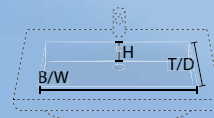

Gerundeter Keramik-Waschtisch weiß Glanz (CP00) rounded ceramic washbasin gloss white (CP00)

≈ Beckenmaße in cm (BxHxD)
basin dimensions in cm (WxHxD)